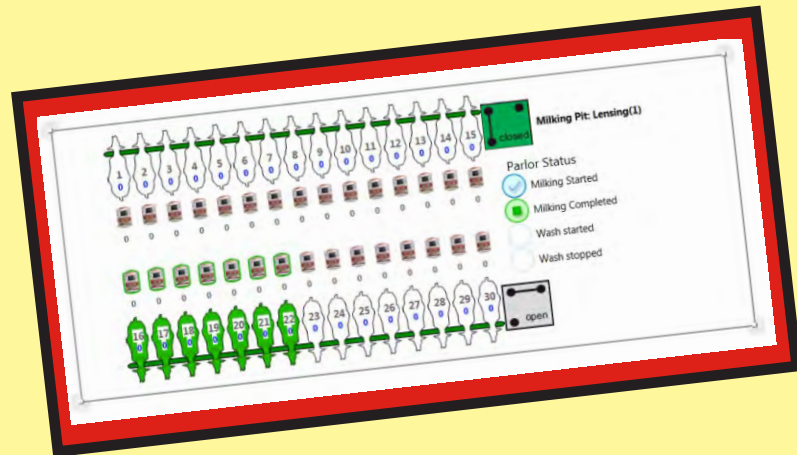

PARLORSCAN
G2 BECO PARLOR MONITORING SYSTEM

REAL TIME PARLOR DATA

**SEE EVERYTHING HAPPENING
 IN YOUR PARLOR FROM THE
 COMFORTS OF YOUR OFFICE**

EASY TO INTERPRET DASHBOARD

**SEE ALL CRITICAL PARLOR
 PERFORMANCE DATA AT A GLANCE**

Easily Up gradable to a milk meter

-No change out needed just plug and play

Full color display with milking graph and other vital information

-A quick visual to see milking performance on the fly

Simple, rugged detacher with a 5 year warranty

-Best in the industry

Accurate flow-through meter NOT a milk yield indicator

-Very accurate meter that does not need to lift or restrict milk to be accurate

7/8" flow-through milk path

-This makes for a steady claw vacuum allowing for the best milking experience